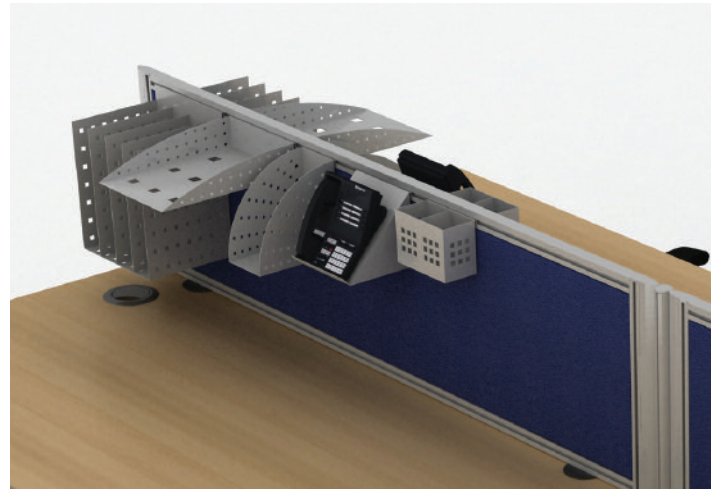

Wave desks

ZES-DWV1610/SLAB/LH 1600x1000-800 **£125.00**
 ZES-DWV1610/SLAB/RH 1600x1000-800 **£125.00**
 Including two cable ports per desk

Workstations

ZES-DWS1880/SLAB 1800x800 **£125.00**
 ZES-DWS1680/SLAB 1600x800 **£99.00**
 ZES-DWS1280/SLAB 1200x800 **£89.00**
 ZES-DWS0880/SLAB 800x800 **£85.00**
 ZES-CR0860/SLAB 800x600 **£85.00**
 Including two cable ports per desk

Contract panel leg

Pedestals

Low storage

ZES-BC2S/DH/90/800

ZES-ST/DH/800

ZES-BC2S/DH/90/800/LH 800x800x727 **£139.00**
 ZES-BC2S/DH/90/800/RH 800x800x727 **£139.00**
 ZES-ST/DH/800 Inc Shelf 800x600x727 **£149.00**

Wave Returns

ZES-CRW1080/SLAB/LH 1000x800-600 **£95.00**
 ZES-CRW1080/SLAB/RH 1000x900-600 **£95.00**
 Including two cable ports per desk

All cupboards are supplied empty. Please see fittings list.

ZES-MP1200/BUB