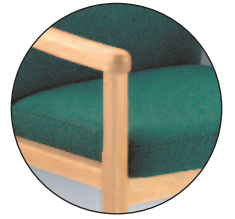

## Wood boardroom

TRJ-BRD20

TRJ-BRD21

TRJ-BRD22

TRJ-BRD20	Boardroom arm chair stackable	585w seat height 460	<b>£225.00</b>
TRJ-BRD21	Boardroom arm chair	550w seat height 480	<b>£138.00</b>
TRJ-BRD22	Boardroom side chair	550w seat height 470	<b>£129.00</b>