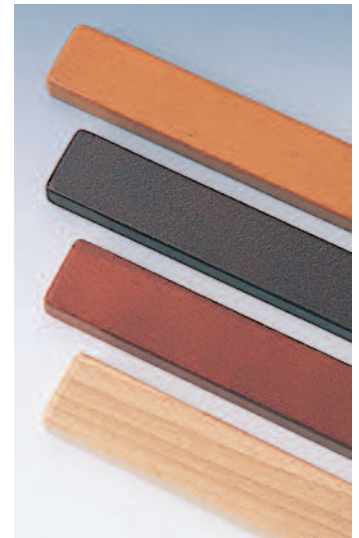

Trojan Seating

Premier seating range

Quality seating for use in a commercial environment to give comfort and correct posture to the user. Quality and craftsmanship enhance the looks and durability of this range.

Fabric/leather samples available on request.

5 year warranty 25 stone rating

Wood executive

Prices include arm pads and knee tilt fitted as standard

			Fabric	Leather
TRJ-TS95	High back executive chair	605w seat height 420-520	£424.00	£599.00
TRJ-TS96	Medium back executive chair	605w seat height 420-520	£388.00	£540.00
TRJ-TS96C	Medium back cantilever arm chair	620w seat height 470	£353.00	£494.00
TRJ-TS97	Medium back arm chair	620w seat height 470	£324.00	£490.00

Extras Stained wood finish £15.00

Wood framed executive chairs made from the highest quality materials to ensure comfort and an extended working life. Infinite locking tilt with tension control. High quality hides. Oak plus Beech are standard finishes, stained options extra P.O.A.