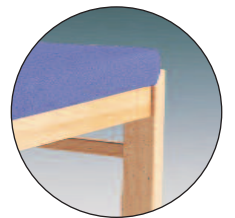

## Meeting

TRJ-BRD40

TRJ-BRD41

TRJ-BRD42

TRJ-BRD43

TRJ-BRD40	Low back meeting side chair	504w seat height 465	<b>£95.00</b>
TRJ-BRD41	Low back meeting arm chair	534w seat height 465	<b>£110.00</b>
TRJ-BRD42	Medium back meeting side chair	504w seat height 465	<b>£105.00</b>
TRJ-BRD43	Medium back meeting arm chair	534w seat height 465	<b>£120.00</b>