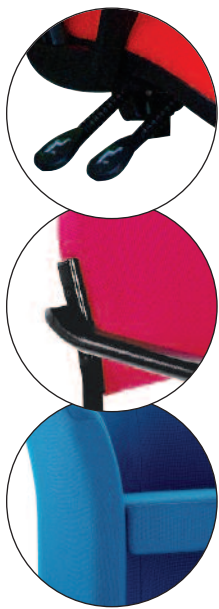

## Contract seating range

Contract seating for use in a commercial environment to give comfort and correct posture to the operator.

Available in blue or black only

<b>CAL-CH03</b>	High back operators chair gas lift, back height and angle adjustment 495w seat height 420-540	<b>£59.00</b>
<b>CAL-CH03A</b>	High back operators arm chair gas lift, back height and angle adjustment 585w seat height 420-540	<b>£69.00</b>